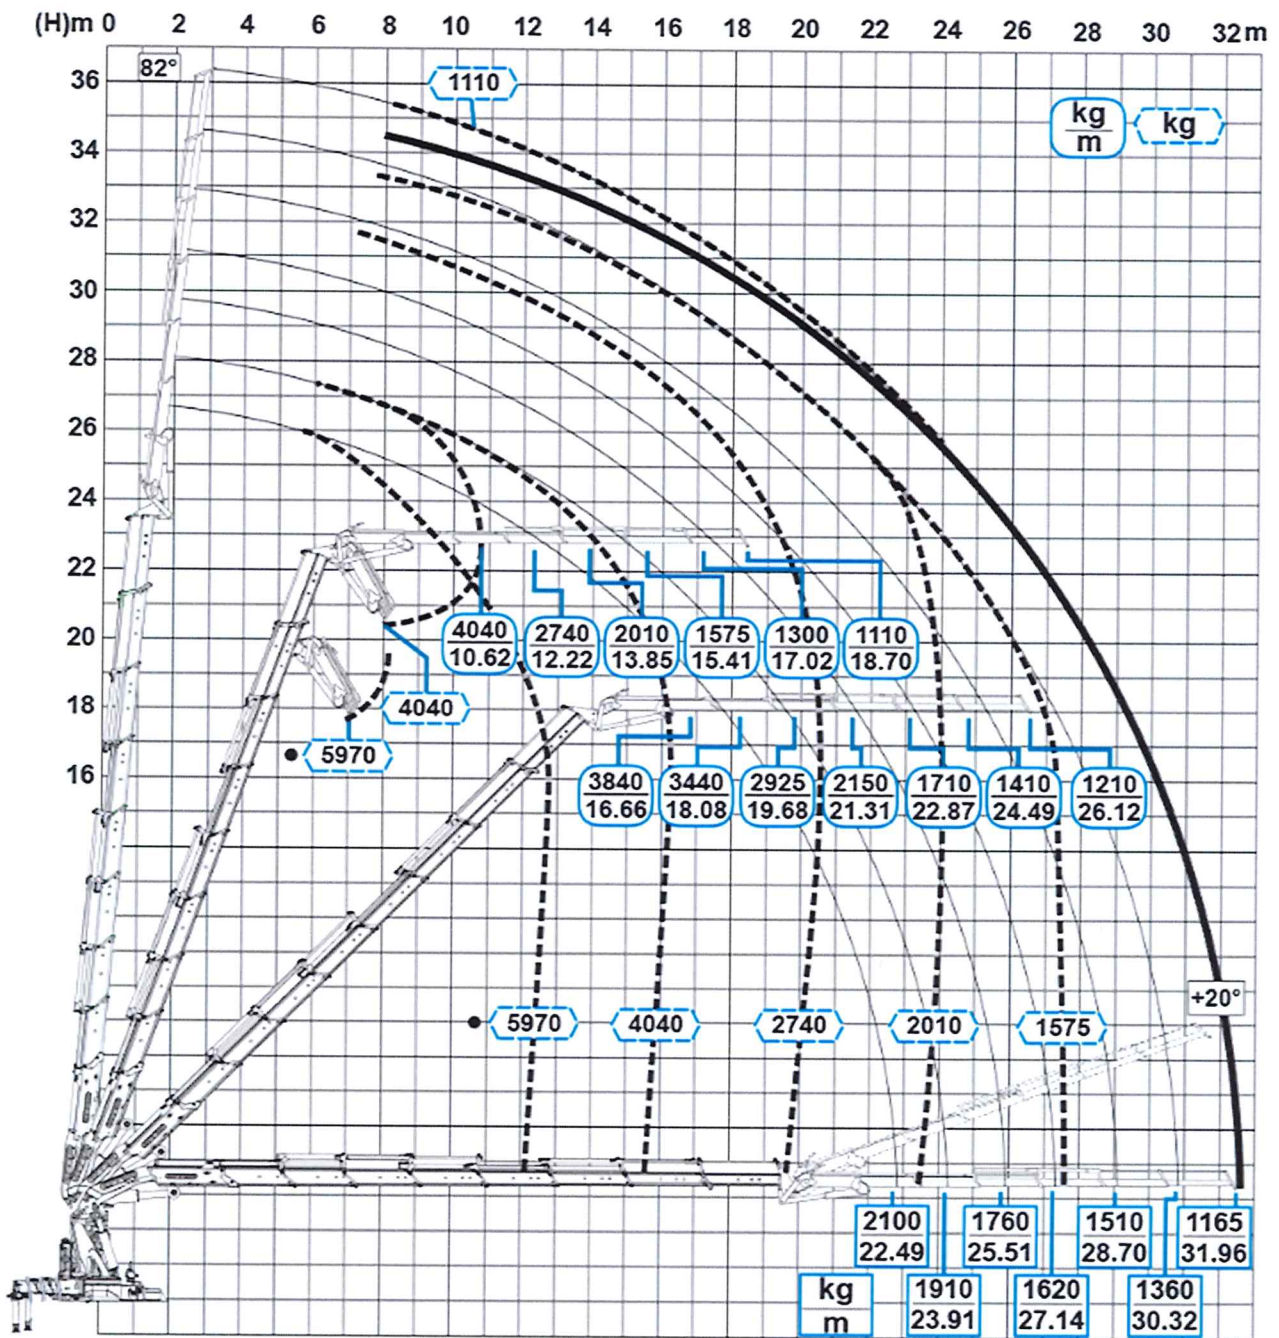

TRANSPORTE AG

PINGGERA

7502 BEVER

Effer Kran 1405 / 8S JIB 6S Heavy Duty

JIB260D